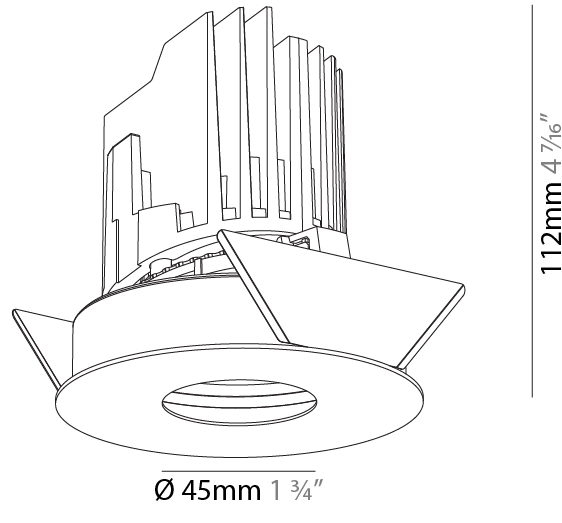

GENERAL

Series: Bioniq
 Subseries: Bioniq Round Pinhole
 Brand: Prolight
 Division: Architectural
 Mounting Type: Recessed
 Mounting Location: Ceiling
 Subcategory: Downlight

PHYSICAL

Shape: Round
 Diameter (mm): 107
 Diameter (in): 4 ³/₁₆
 Height (mm): 112
 Height (in): 4 ⁷/₁₆
 Ceiling Thickness (mm): 10 / 12.5 / 15
 Ceiling Thickness (in): 3/8 or 1/2 or 9/16
 Min. Recessing Depth (mm): 130
 Min. Recessing Depth (in): 5 ¹/₈
 Light Distribution: Adjustable / Downlight
 Weight (kg): 0.47
 Weight (lbs): 1.04
 Fixture Finish: SSR / BKV / CWI / CRY / HAB / UFT / ITA / RUA / FTG / MYG / LOD / PUS / FRO / FUP / KIA / POP / BLS / SPG / MEY / GOH / GUM / CHC / COM / ABZ / JAG / OBR / MOS / ROR
 Fixture Material: Aluminum Die Cast
 Cut-out Measurements: 98mm / 3 7/8"

ELECTRICAL

Lamp Type: LED (Zhaga Standard)
 Input Wattage (W): 15.5
 Total Output Wattage (W): 14
 Driver Included: No
 Driver Location: Recessed Housing
 Constant Current (MA): 350

LED

Number of LEDs: 1
 Color Temperature (°K): 2700 / 3000 / 3500 / 4000
 Max. Delivered Lumen (lm): 930 / 960 / 1009 / 1030
 Nominal Lumen (lm): 1386 / 1438 / 1511 / 1542
 CRI: >90 CRI

OPTICAL

Reflector: 20 / 40 / 60
 Adjustability: Rotational 355°; Tilt 30°

RATINGS AND CERTIFICATIONS

Certified By: Certified for North American Standards
 IP rating: IP20

PROJECT
TYPE
SPECIFIER
QUANTITY
DATE